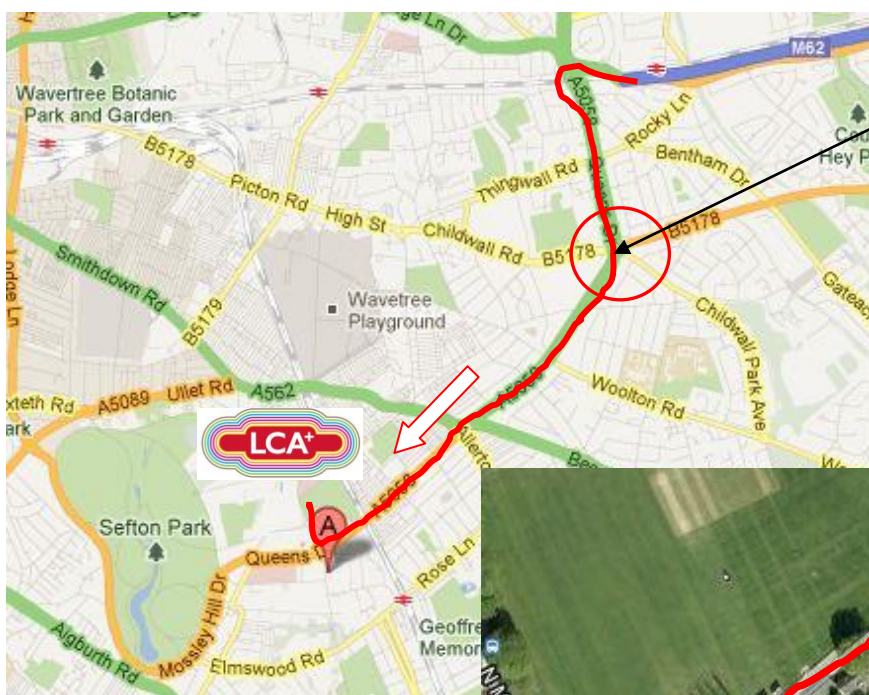

## Directions

**Wavertree Junior Badminton Club**  
**Saturday 11-1pm 12-18yrs**

Liverpool College  
LC Sports  
North Mossley Hill Road,  
Liverpool,  
L18 8BG

Childwall Five ways  
Roundabout

### From the M62

Follow Queens Drive (A5058)  
South, towards Liverpool airport.

Take the 3<sup>rd</sup> exit at the Childwall  
Fiveways. Following the signs to  
Liverpool Airport/ Mossley Hill.

Cross over the A562 Allerton  
Road, following Mossley Hill Road  
(A5058). Under the railway  
bridge and up the slight hill.

At the next set of traffic lights  
take a right. This is North  
Mossley Hill Road. The entrance  
to the sports hall is the 2<sup>nd</sup> road  
on the right. Follow the track  
around the back of the sports hall  
to the car park.