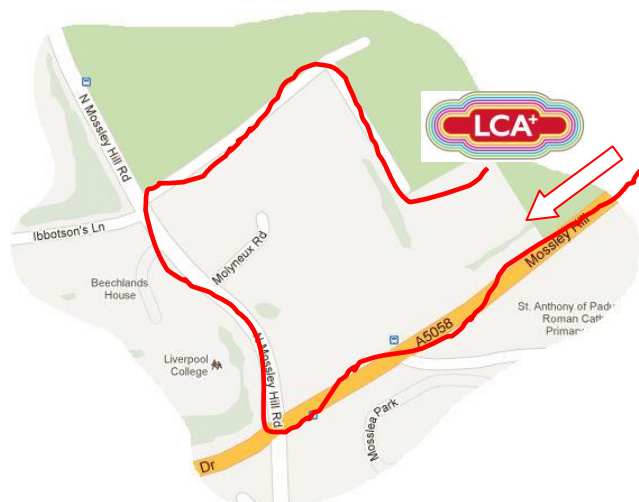

## Directions

**Wavertree Junior Badminton Club**  
**Saturday 11-1pm 12-18yrs**

Liverpool College  
LC Sports  
North Mossley Hill Road,  
Liverpool,  
L18 8BG

Childwall Five ways  
Roundabout

### From the M62

Follow Queens Drive (A5058)  
South, towards Liverpool airport.

Take the 3<sup>rd</sup> exit at the Childwall  
Fiveways. Following the signs to  
Liverpool Airport/ Mossley Hill.

Cross over the A562 Allerton  
Road, following Mossley Hill Road  
(A5058). Under the railway  
bridge and up the slight hill.

At the next set of traffic lights  
take a right. This is North  
Mossley Hill Road. The entrance  
to the sports hall is the 2<sup>nd</sup> road  
on the right. Follow the track  
around the back of the sports hall  
to the car park.